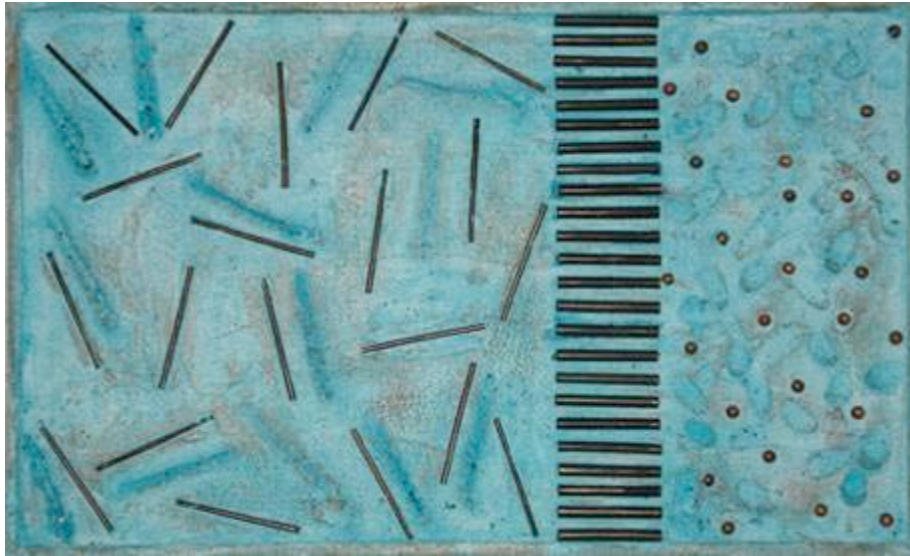

FOR IMMEDIATE RELEASE:

May 9 - June 2, 2007

“Grounded”
by Rima Schulkind

Wall hangings in stoneware, porcelain and cement

Opening reception: May 11, 2007 6 - 8:30pm

I began my career as a ceramist. Many years and many media (Plexiglas, neon, steel, wood, among others) later, I have returned to earth. Clay was my first love, and I find it as seductive and satisfying as I did at first. Also from the earth is my new medium - cement, and I am combining both with other organic substances - wood, reeds, vine, stone - to draw on a natural affinity of materials which complement the abstract yet grounded work I am producing now.

Image: "Rods and Spheres", 19.5 x 25.5, Cement and wood by Rima Schulkind