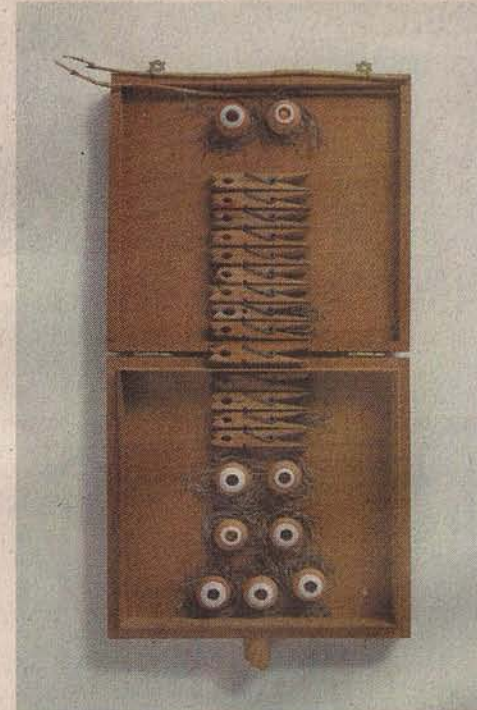

# HOT TICKETS

JANET WHEELER

Nest XIII (left) and Nest XVI, mixed media assemblages by Silver Spring artist Janet Wheeler.

## BEST NESTS

**M**ixed media assemblages by Silver Spring artist Janet Wheeler, are on view in "Nests with a Twist" through May 1 at the Touchstone Gallery, 901 New York Ave. N.W., Washington, D.C. The nests illus-

trate nature's endless cycle of renewal. The gallery is open 11 a.m. to 6 p.m. Wednesday and Thursday, 11 a.m. to 8 p.m. Friday, and noon to 5 p.m. Saturday and Sunday. Call 202-347-2787 or visit [www.touchstonegallery.com](http://www.touchstonegallery.com).